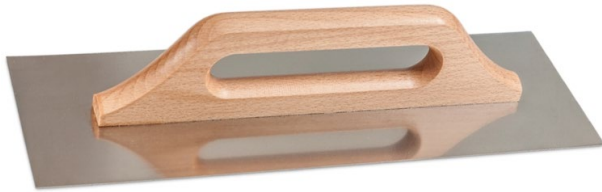

## STAINLESS STEEL TROWEL WOOD HANDLE

Professional extra long straight trowel with high quality flexible stainless steel blade, maximum durability without deterioration.

Perfectly flat blade to ensure a perfect finish and perfectly adjusted.

For two-handed operation, optimum effort.

Ergonomic wooden handle, light and pleasant to touch.

For finishing work and plastering.

- ✓ **It will last for a long time without wear. Blade made of special stainless steel, abrasion resistant.**
- ✓ **Perfect finish. Blade with extraordinary flexibility and flatness.**
- ✓ **Long wooden handle for comfortable spreading and smoothing of cement or plaster with both hands.**

### Recommended use:

Performing finishing, spreading and smoothing work on cement, mortar, plaster and other materials. Handle designed for both right-handed and left-handed people.

## TECHNICAL SPECIFICATIONS

SAP	CHT200801048000
LENGTH	480 MM
WIDTH	130 MM

SAP	Description	EAN
CHT200801048000	STAINLESS STEEL TROWEL WOOD HANDLE	5604630166706

**Note:** The technical information provided, verbally or in writing, is based on our current knowledge and should be considered as non-binding collaboration. The use of the product is beyond our control, so we disclaim all liability for improper use of the product. The customer is responsible for confirming and assessing (through testing) whether the product is suitable for the process and type of use in question. Our sole purpose is to guarantee product quality in accordance with our standards.