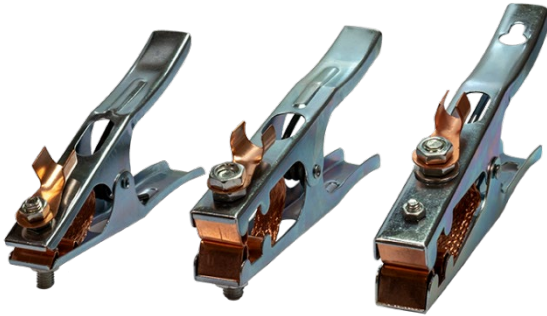

EARTH CLAMP

CHEMITOOL Earth Clamp is a suitable accessory for welding work and guarantees, through the earth cable, the closing of the electrical connection between the welding source and the part to be welded.

SAP	CAPACITY	EAN
CHEH300A	300A	5604630078085
CHEH500A	500A	5604630078092
CHEH800A	800A	5604630078108

Note: The technical information provided, either verbally or in writing, is based on our current knowledge and should be considered as collaboration without commitment. The use of the product is beyond our control, thus, we rule out any responsibility for its improper use. The customer is responsible to confirm and validate (by testing) if the product is suitable for the process and the type of use in question. Our purpose is exclusively to guarantee the quality of the products, according to our standards.